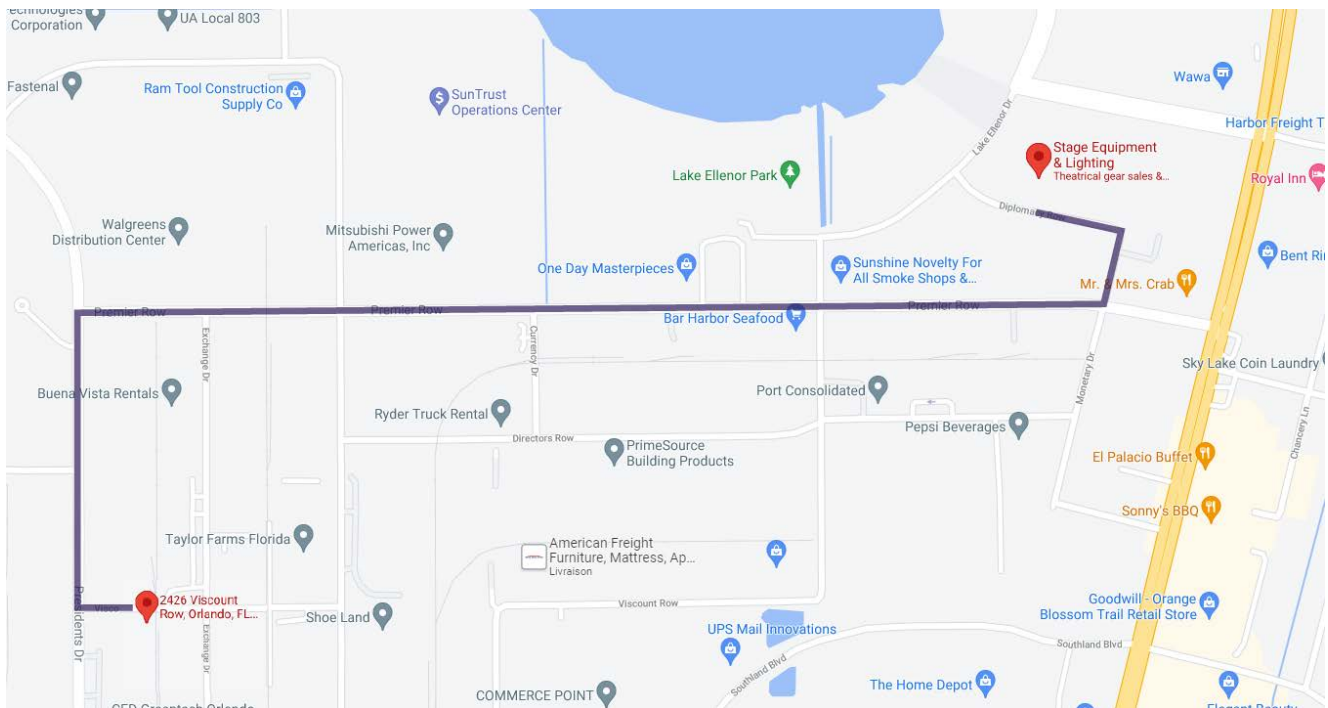

Rental pickups now at Solotech

2426 Viscount Row, Orlando, FL 32809
407.363.1950

1. Turn Left out of SEAL/Pro Sound Lot onto Diplomacy
 2. Follow around bend to the right.
 3. Turn Right onto Premier Row at stop sign
 4. Continue Down Premier row till it dead ends at Presidents Dr
 5. Turn Left on Presidents Drive
 6. Turn Left on Viscount Row (first real street to turn on)
 7. Building is on the right at the corner (blue accents)
 8. Office is the end of the building near the train tracks.
- Total travel time estimated 5 minutes - 1.6 miles