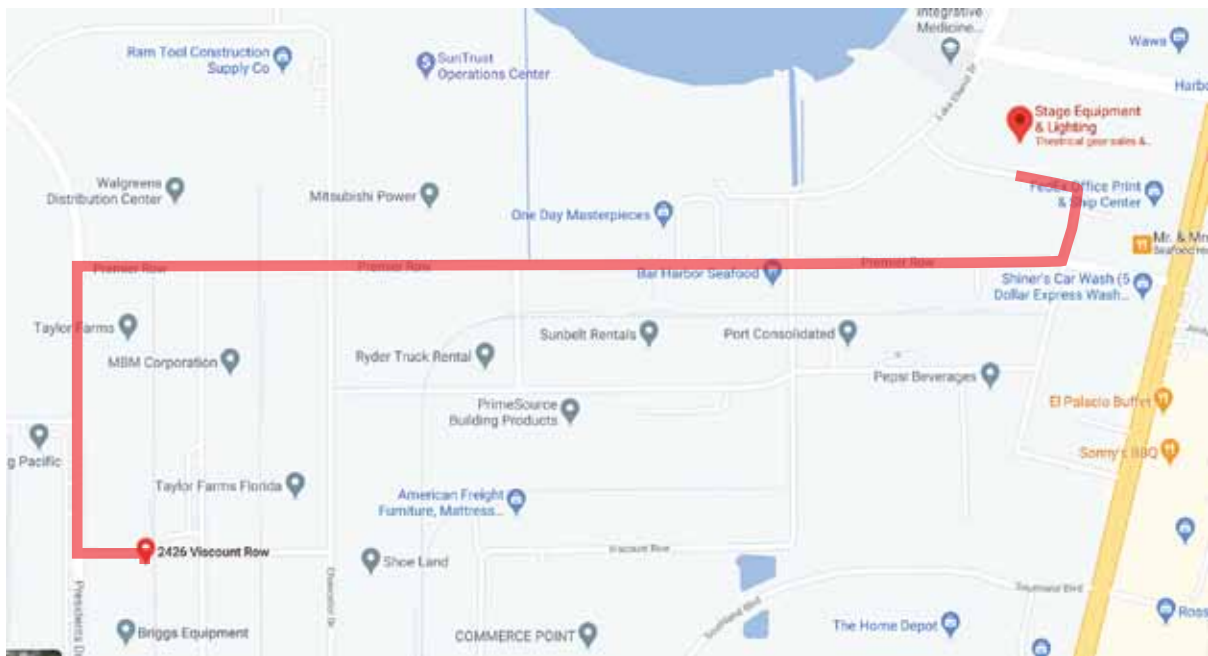

## **Rental pickups now at Show Systems**

2426 Viscount Row, Orlando, FL 32809  
407.363.1950

1. Turn Left out of SEAL/Pro Sound Lot onto Diplomacy
  2. Follow around bend to the right.
  3. Turn Right onto Premier Row at stop sign
  4. Continue Down Premier row till it dead ends at Presidents Dr
  5. Turn Left on Presidents Drive
  6. Turn Left on Viscount Row (first real street to turn on)
  7. Building is on the right at the corner (blue accents)
  8. Office is the end of the building near the train tracks.
- Total travel time estimated 5 minutes - 1.6 miles